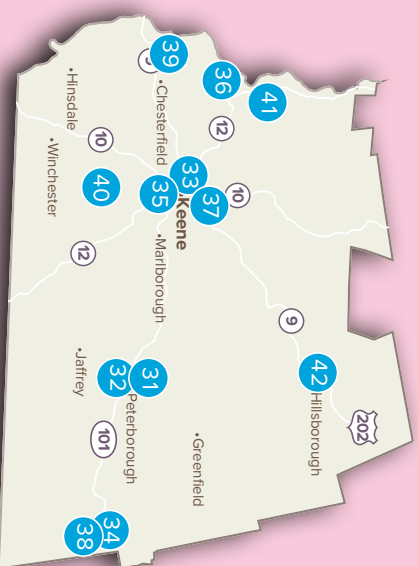

42

ZIPPER'S SOFT SERVE ICE CREAM
3 Henniker St., Hillsborough
603-843-7044

MONMADNOCK REGION

31

AVA MARIE HANDMADE CHOCOLATES
19 Wilton Rd., Peterborough
603-924-5993
avamariechocolates.com

34

HAYWARD'S FAMILY ICE CREAM
383 Elm St., Milford
603-672-8383
haywardsfamilyicecream.com

32

CHARLIE'S OLDE TYME CREAMERY
9 Sharon Rd., Peterborough
603-933-0486

35

LIFE IS SWEET
32 Central Sq., Keene
603-352-0900
lifeissweetcandystore.com

33

FRISKY COW GELATO
80 Krif Rd., Keene
603-757-2522
friskycowgelato.com

36

STUART & JOHN'S SUGAR HOUSE
31 Route 63, Westmoreland
603-399-4486
stuartandjohns.com

MERRIMACK VALLEY

51

ILSLEY'S ICE CREAM 
33 South Sugar Hill Rd., Weare
603-529-6455

55

SALT & STRAW
400 Artisan Dr., Salem
603-212-3871
saltandstraw.com

59

SUNDAE DRIVE
346 Rt. 13, Brookline
603-801-7185

52

MOO'S PLACE HOMEMADE ICE CREAM 
27 Crystal Ave., Derry
603-721-5209

56

SOCIAL CLUB CREAMERY 
138 N Main St., Concord
603-333-2111
socialclubcreamery.com