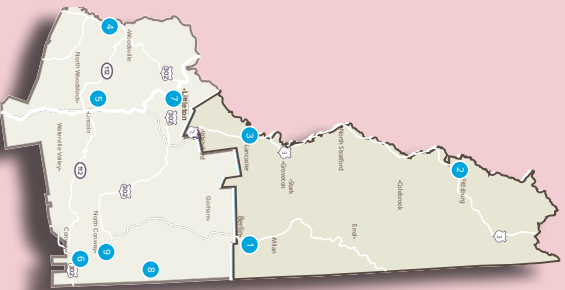

Mail Passport to:

NH Travel & Tourism
100 N Main St., Suite 100
Concord, NH 03301

READY. SET. GO!

GREAT NORTH WOODS

1
CUP & CONE
83 Main St. Berlin
603-215-6028
CupandConeNH.com

4
HATCHLAND FARM'S
15 Petticoat Ln., North Haverhill
603-787-6077