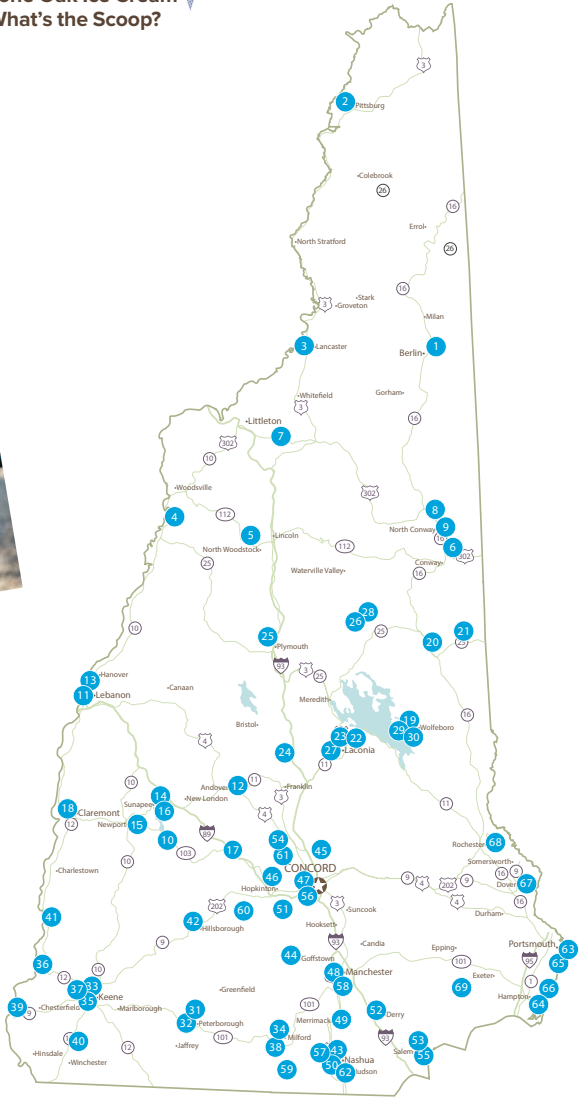

LAKES REGION

19. Bailey's Bubble
20. Barnyard Creamery At the Pizza Barn 
21. Bobby Sue's Homemade Ice Cream 
22. Happy Cow Ice Cream Shop
23. Kellerhaus 
24. Milltuck Farm and Creamery 
25. M 'n M Scoops
26. Papa Beans Ice Cream 
27. Social Club Creamery 
28. The Sandwich Creamery 
29. Wolfeboro Dockside Grille & Dairy Bar
30. Yum Yum Shop, LLC

MONADNOCK REGION

31. Ava Marie Chocolate & Ice Cream
32. Charlie's Olde Tyme Creamery
33. Frisky Cow Gelato 
34. Hayward's Family Ice Cream 
35. Life is Sweet Candy Store 
36. Stuart & John's Sugar House Restaurant 
37. The Piazza 
38. Trombly Gardens
39. Village Creamery
40. Village Creami-Cone
41. Walpole Creamery
42. Zippers Soft Serve Ice Cream

MERRIMACK VALLEY

43. Bruster's Real Ice Cream 
44. Devriendt Farm Products
45. Dudley's Ice Cream
46. Gould Hill Farm 
47. Granite State Candy Shoppe 
48. Granite State Candy Shoppe 
49. Hayward's Homemade Ice Cream Merrimack 
50. Hayward's Homemade Ice Cream Nashua 
51. Ilsley's Ice Cream 
52. Moo's Place Homemade Ice Cream 
53. Peach Tree Farm
54. Richardson's Farm 
55. Salt & Straw
56. Social Club Creamery 
57. Sub-Zero Nitrogen Ice Cream 
58. Sub-Zero Nitrogen Ice Cream 

- 59. Sundae Drive 
- 60. Super Scoops 
- 61. Sweet Dreamz 
- 62. The Big 1 Ice Cream Stand

SEACOAST REGION

- 63. Annabelle's Natural Ice Cream & Yogurt
- 64. JB's on the Boardwalk
- 65. Kilwins Portsmouth
- 66. Lago's Ice Cream 
- 67. Lickee's & Chewy's Candies & Creamery
- 68. Lone Oak Ice Cream 
- 69. What's the Scoop?