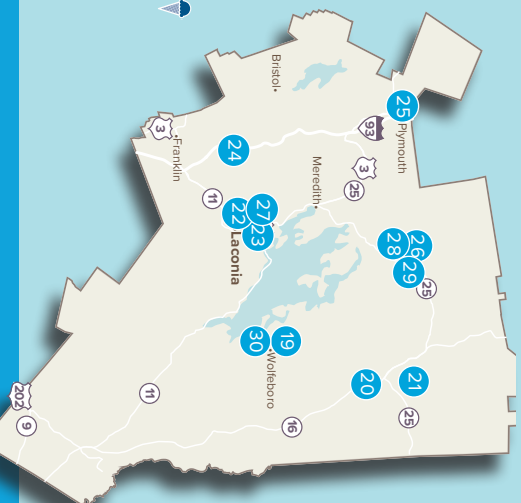

28

THE SANDWICH CREAMERY 
2 Maple Ridge Rd., North Sandwich
603-284-6675

26

PAPA BEANS ICE CREAM 
301 Wing Rd., North Sandwich
603-393-6948

29

WOLFEBORO DOCKSIDE GRILLE & DAIRY BAR
2 Maple Ridge Rd., North Sandwich
603-284-6675

27

SOCIAL CLUB CREAMERY 
51 Elm St., Laconia
603-619-5098
socialclubcreamery.com

30

YUM YUM SHOP, LLC
16 N Main St., Wolfeboro
603-569-1919
yumyumshop.com

LAKES REGION

19

BAILEY'S BUBBLE
5 Railroad Ave., Wolfeboro
603-569-3612
baileysbubble.com

20

BARNYARD CREAMERY AT THE PIZZA BARN
1860 Route 16, Center Ossipee
603-539-2234
pizzabarnnh.com

21

BOBBY SUE'S HOMEMADE ICE CREAM
70 Eaton Rd., Freedom
603-481-6978
bobbysuesnh.com

22

HAPPY COW ICE CREAM SHOP
385 Union Ave., Laconia
603-524-7772

44

DEVRIENDT FARM PRODUCTS
178 South Mast St., Goffstown
603-497-2793
devriendtfarm.com

48

GRANITE STATE CANDY SHOPPE 
832 Elm St., Manchester
603-218-3885
granitestatecandyshoppe.com

45

DUDLEY'S ICE CREAM
846 NH-106, Loudon
603-783-4800