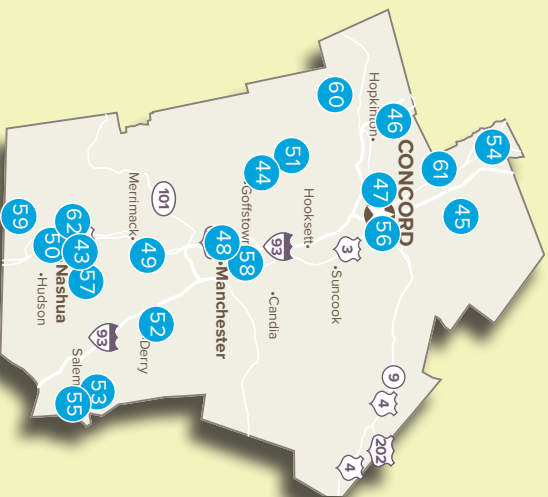

MERRIMACK VALLEY

43

BRUSTER'S ICE CREAM
621 Amherst St., Nashua
603-881-9595
brustersnh.com

47

GRANITE STATE CANDY SHOPPE
13 Warren St., Concord
603-225-2591
granitestatecandyshoppe.com

44

DEVRIENDT FARM PRODUCTS
178 South Mast St., Goffstown
603-497-2793
devriendtfarm.com

48

GRANITE STATE CANDY SHOPPE
832 Elm St., Manchester
603-218-3885
granitestatecandyshoppe.com

45

DUDLEY'S ICE CREAM
846 NH-106, Loudon
603-783-4800

49

HAYWARD'S HOMEMADE ICE CREAM
360 Daniel Webster Hwy., Merrimack
603-424-5915
haywardsicecream.com

46

GOULD HILL FARM
656 Gould Hill Rd., Contoocook
603-746-3811
gouldhillfarm.com

50

HAYWARD'S HOMEMADE ICE CREAM
7 Daniel Webster Hwy., Nashua
603-888-4663
haywardsicecream.com